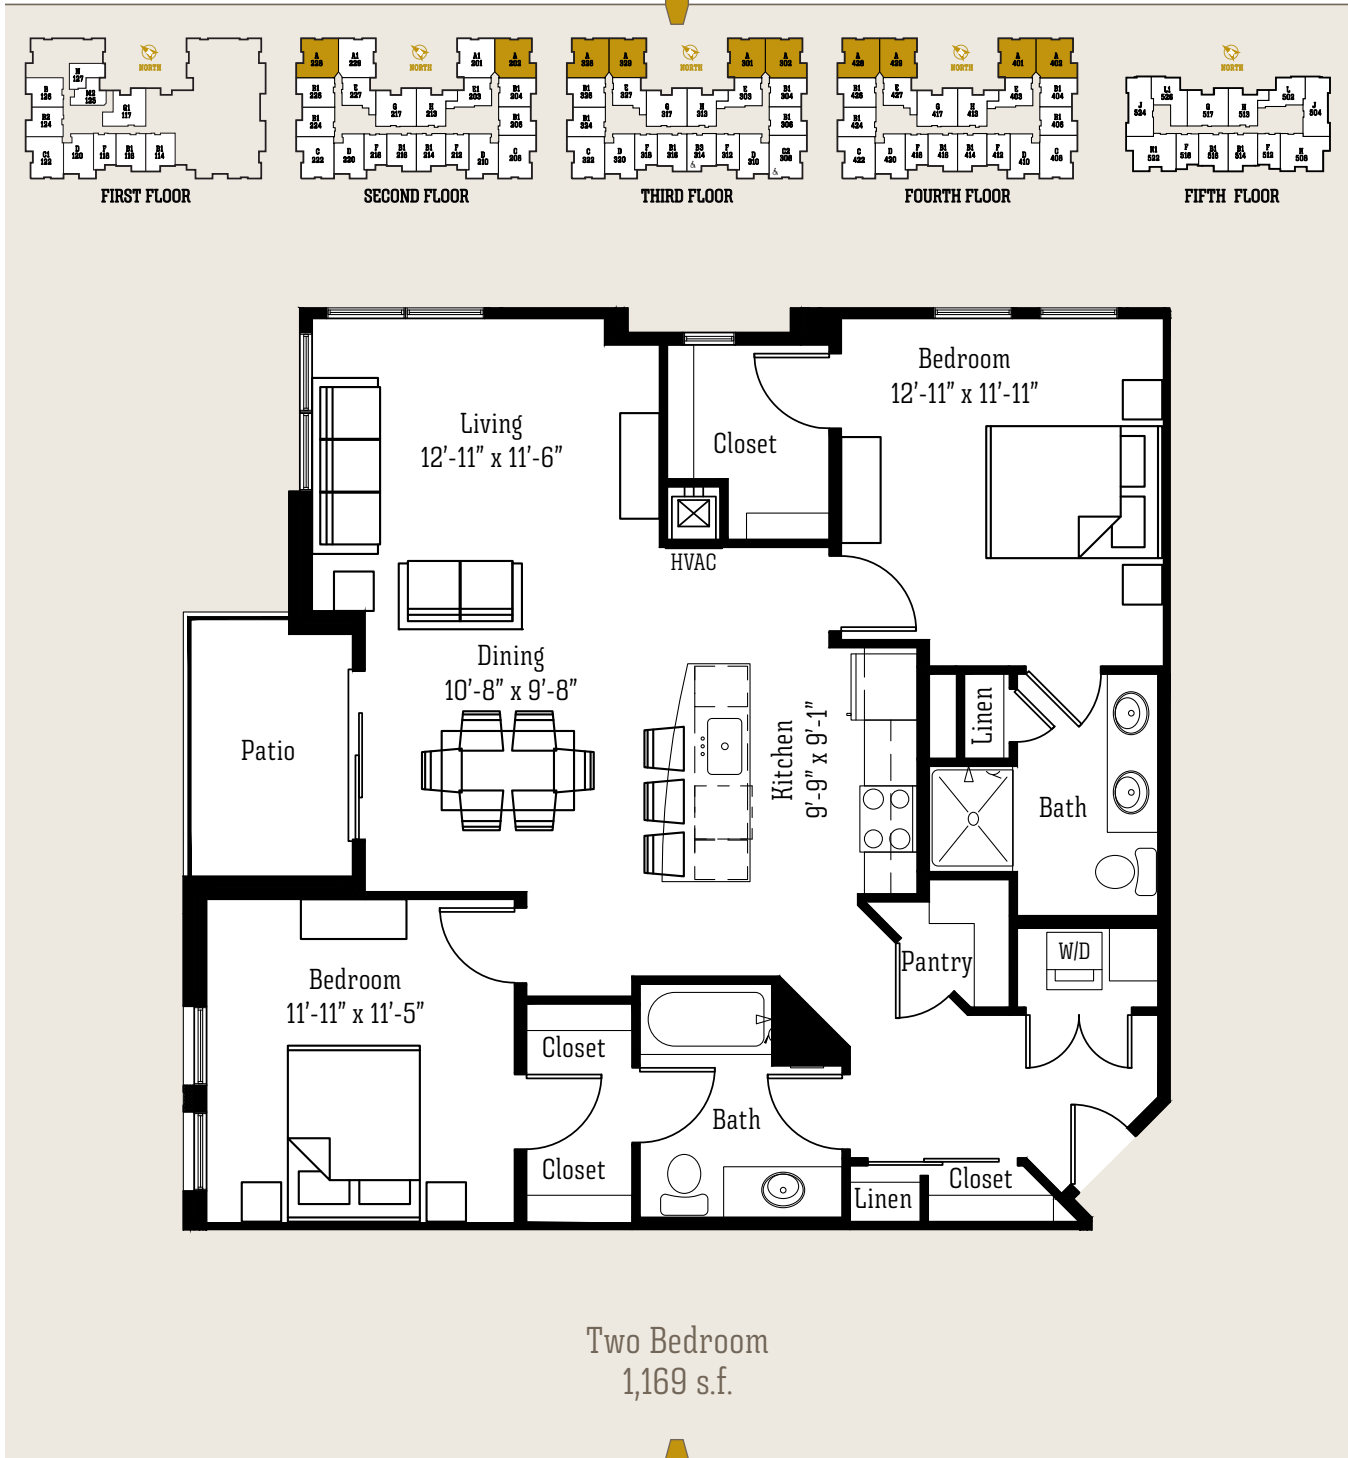

DECO

(608) 831-3326
DecoMadison.com

518 Junction Road
Madison, WI 53717

Unit Type A

202, 228, 301, 302, 328, 329, 401, 402, 428, 429