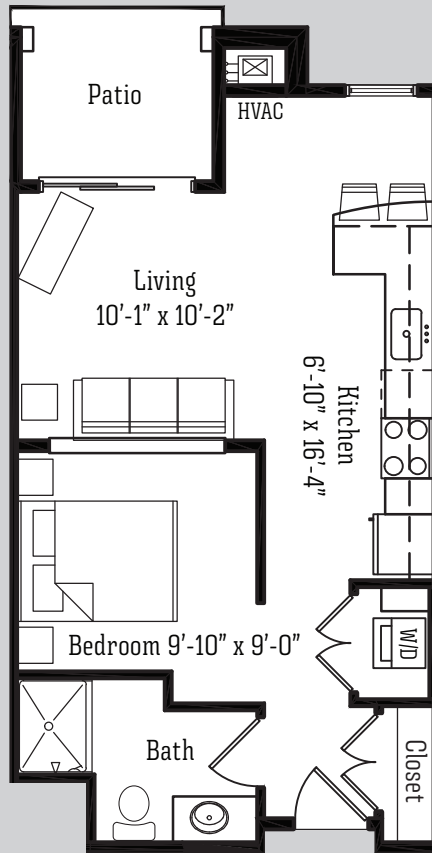

(608) 831-3326
DecoMadison.com

DECO

530 Junction Road
Madison, WI 53717

Executive Studio
547 s.f.

8333 GLOBE DR.

Unit Type T

107, 207, 307, 407