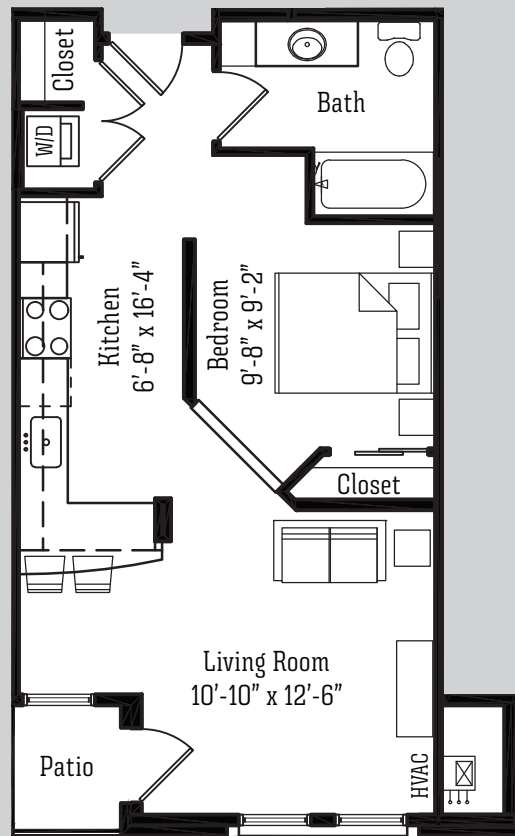

Executive Studio
566 s.f.

8333 GLOBE DR.

Unit Type T2

108, 110, 208, 210

(608) 831-3326
DecoMadison.com

DECO

530 Junction Road
Madison, WI 53717

One Bedroom
824 s.f.